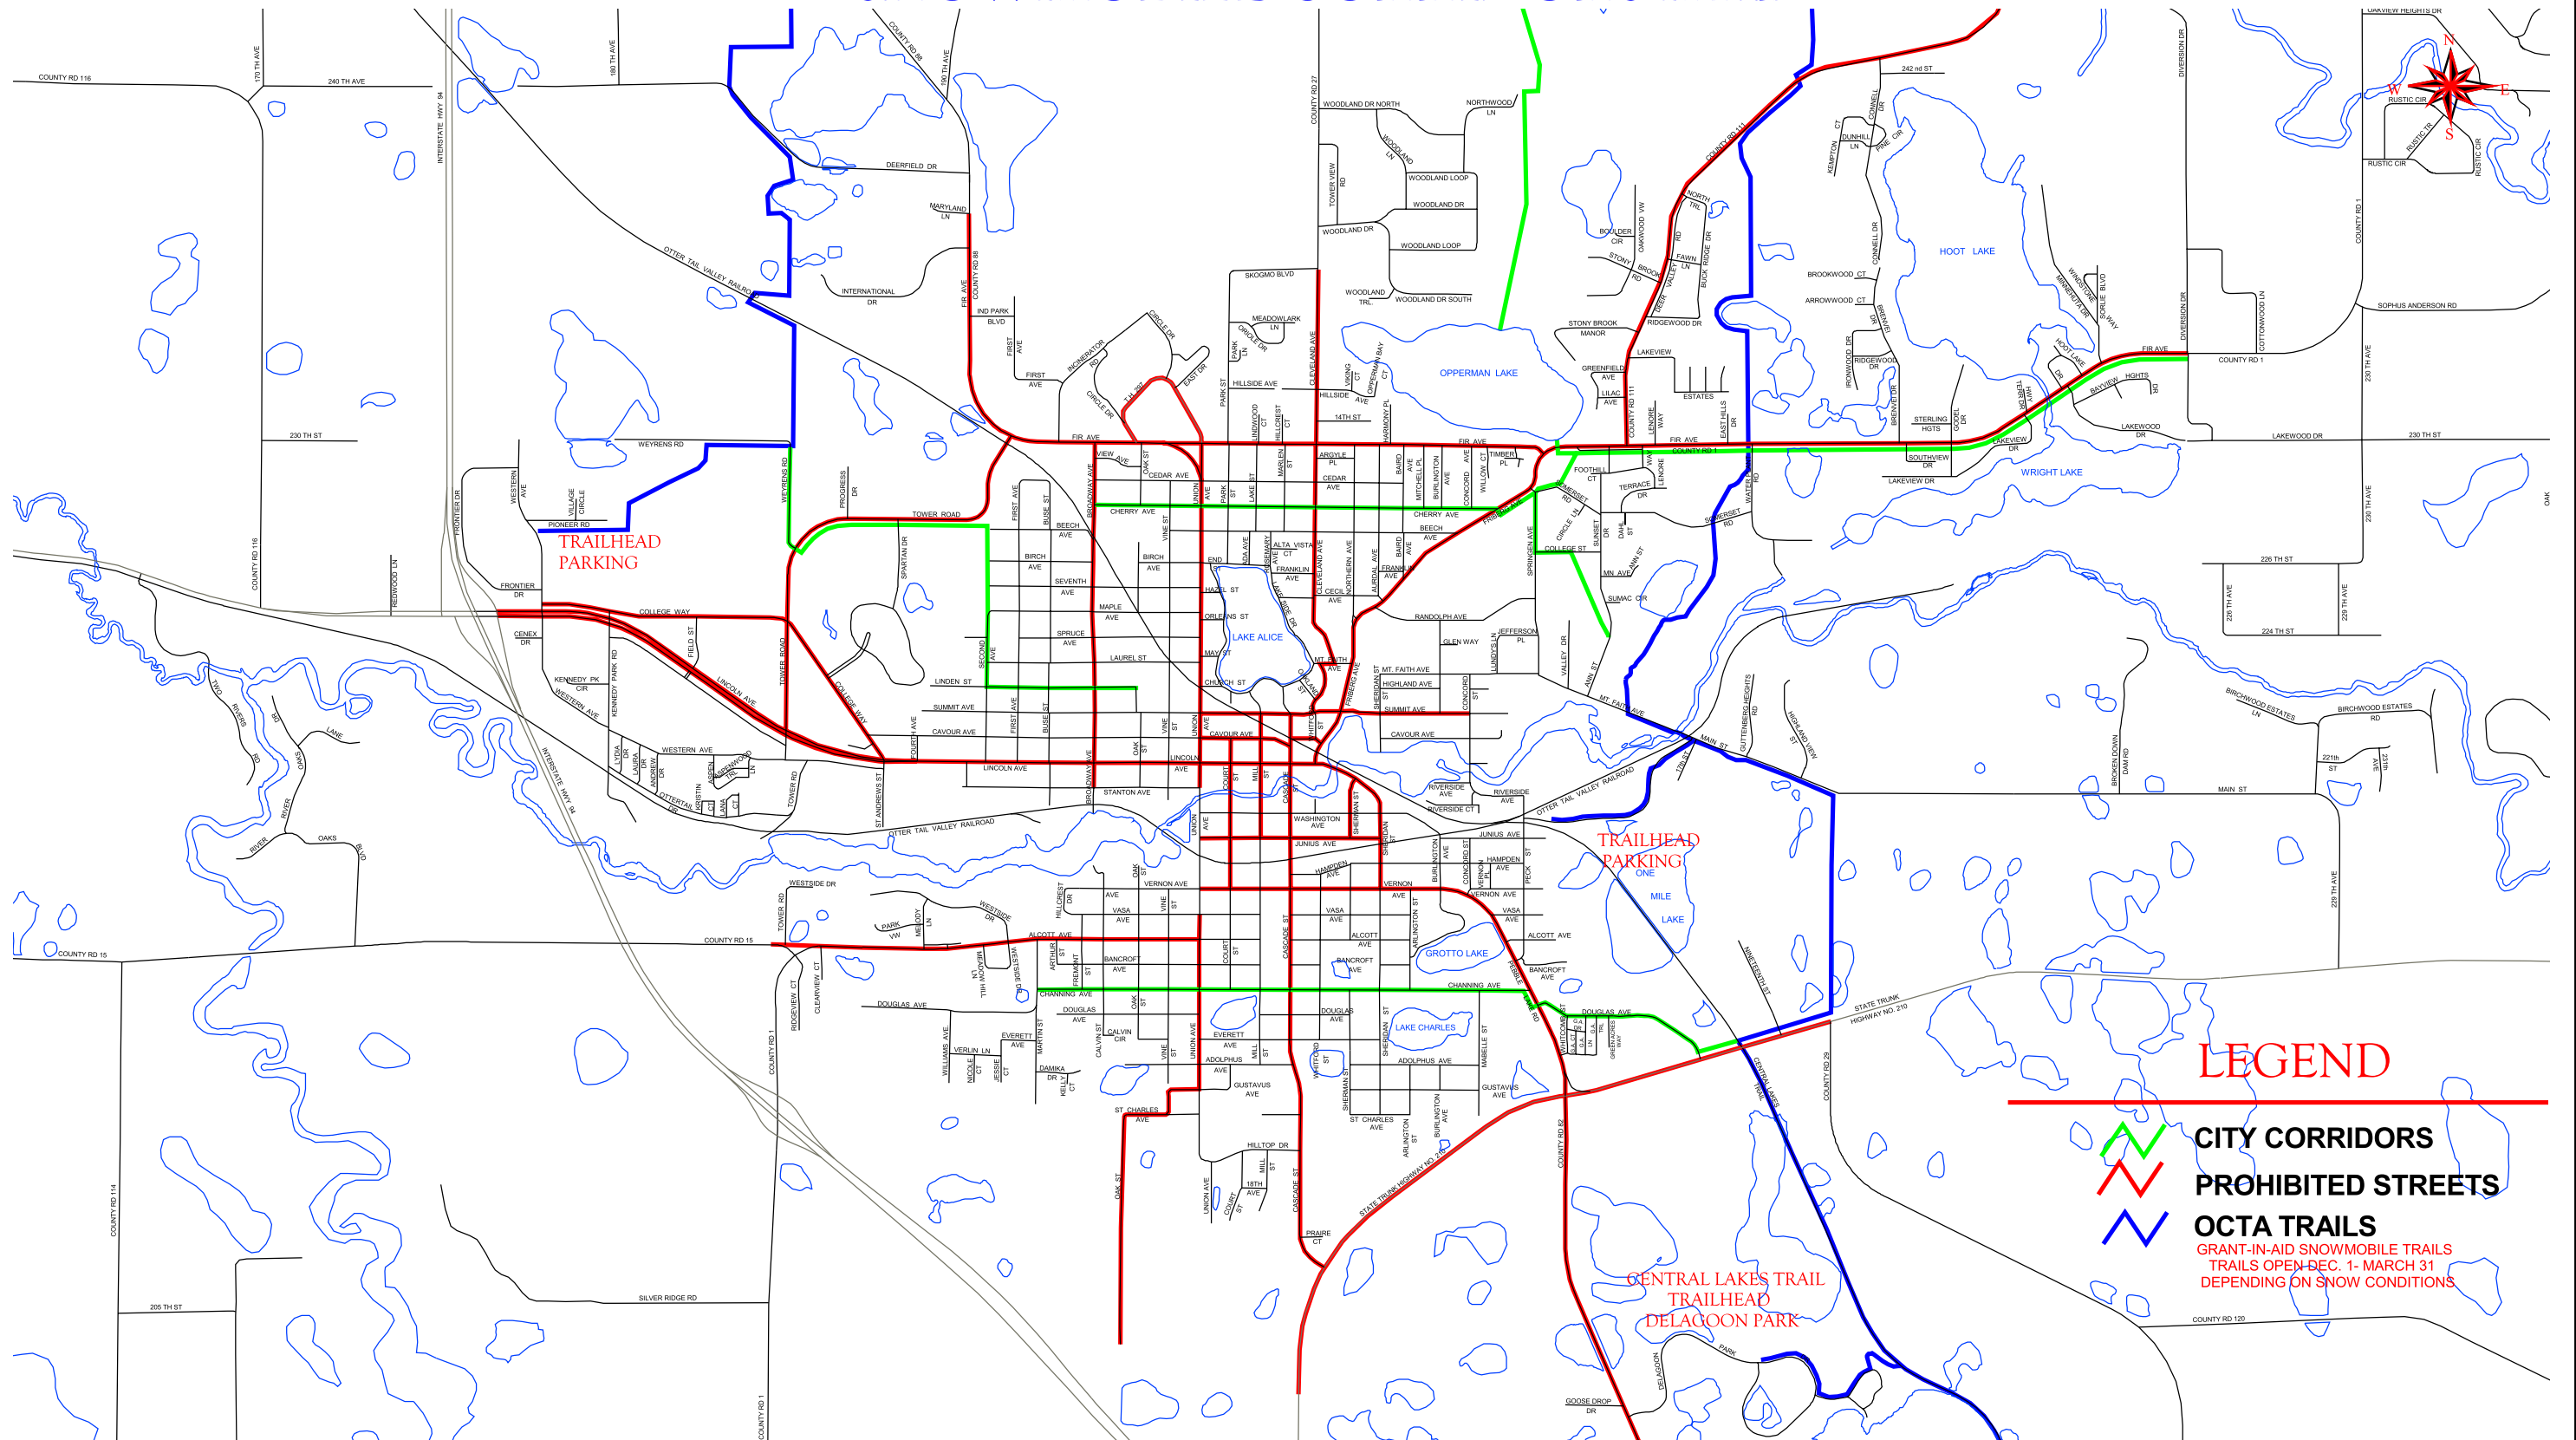

# CITY OF FERGUS FALLS SNOWMOBILE CORRIDORS MAP

## LEGEND

- CITY CORRIDORS
- PROHIBITED STREETS
- OCTA TRAILS
- GRANT-IN-AID SNOWMOBILE TRAILS  
TRAILS OPEN DEC. 1- MARCH 31  
DEPENDING ON SNOW CONDITIONS

RED LINES INDICATE WHERE SNOWMOBILES ARE NOT ALLOWED ON ROADWAYS, AND ALSO CITY PARKS ARE PROHIBITED UNLESS SPECIFIED OTHERWISE  
IT IS A MISDEMEANOR TO OPERATE A SNOWMOBILE WITHIN CITY LIMITS BETWEEN 12:00 MIDNIGHT AND 7:00 A.M. BY CITY CODE